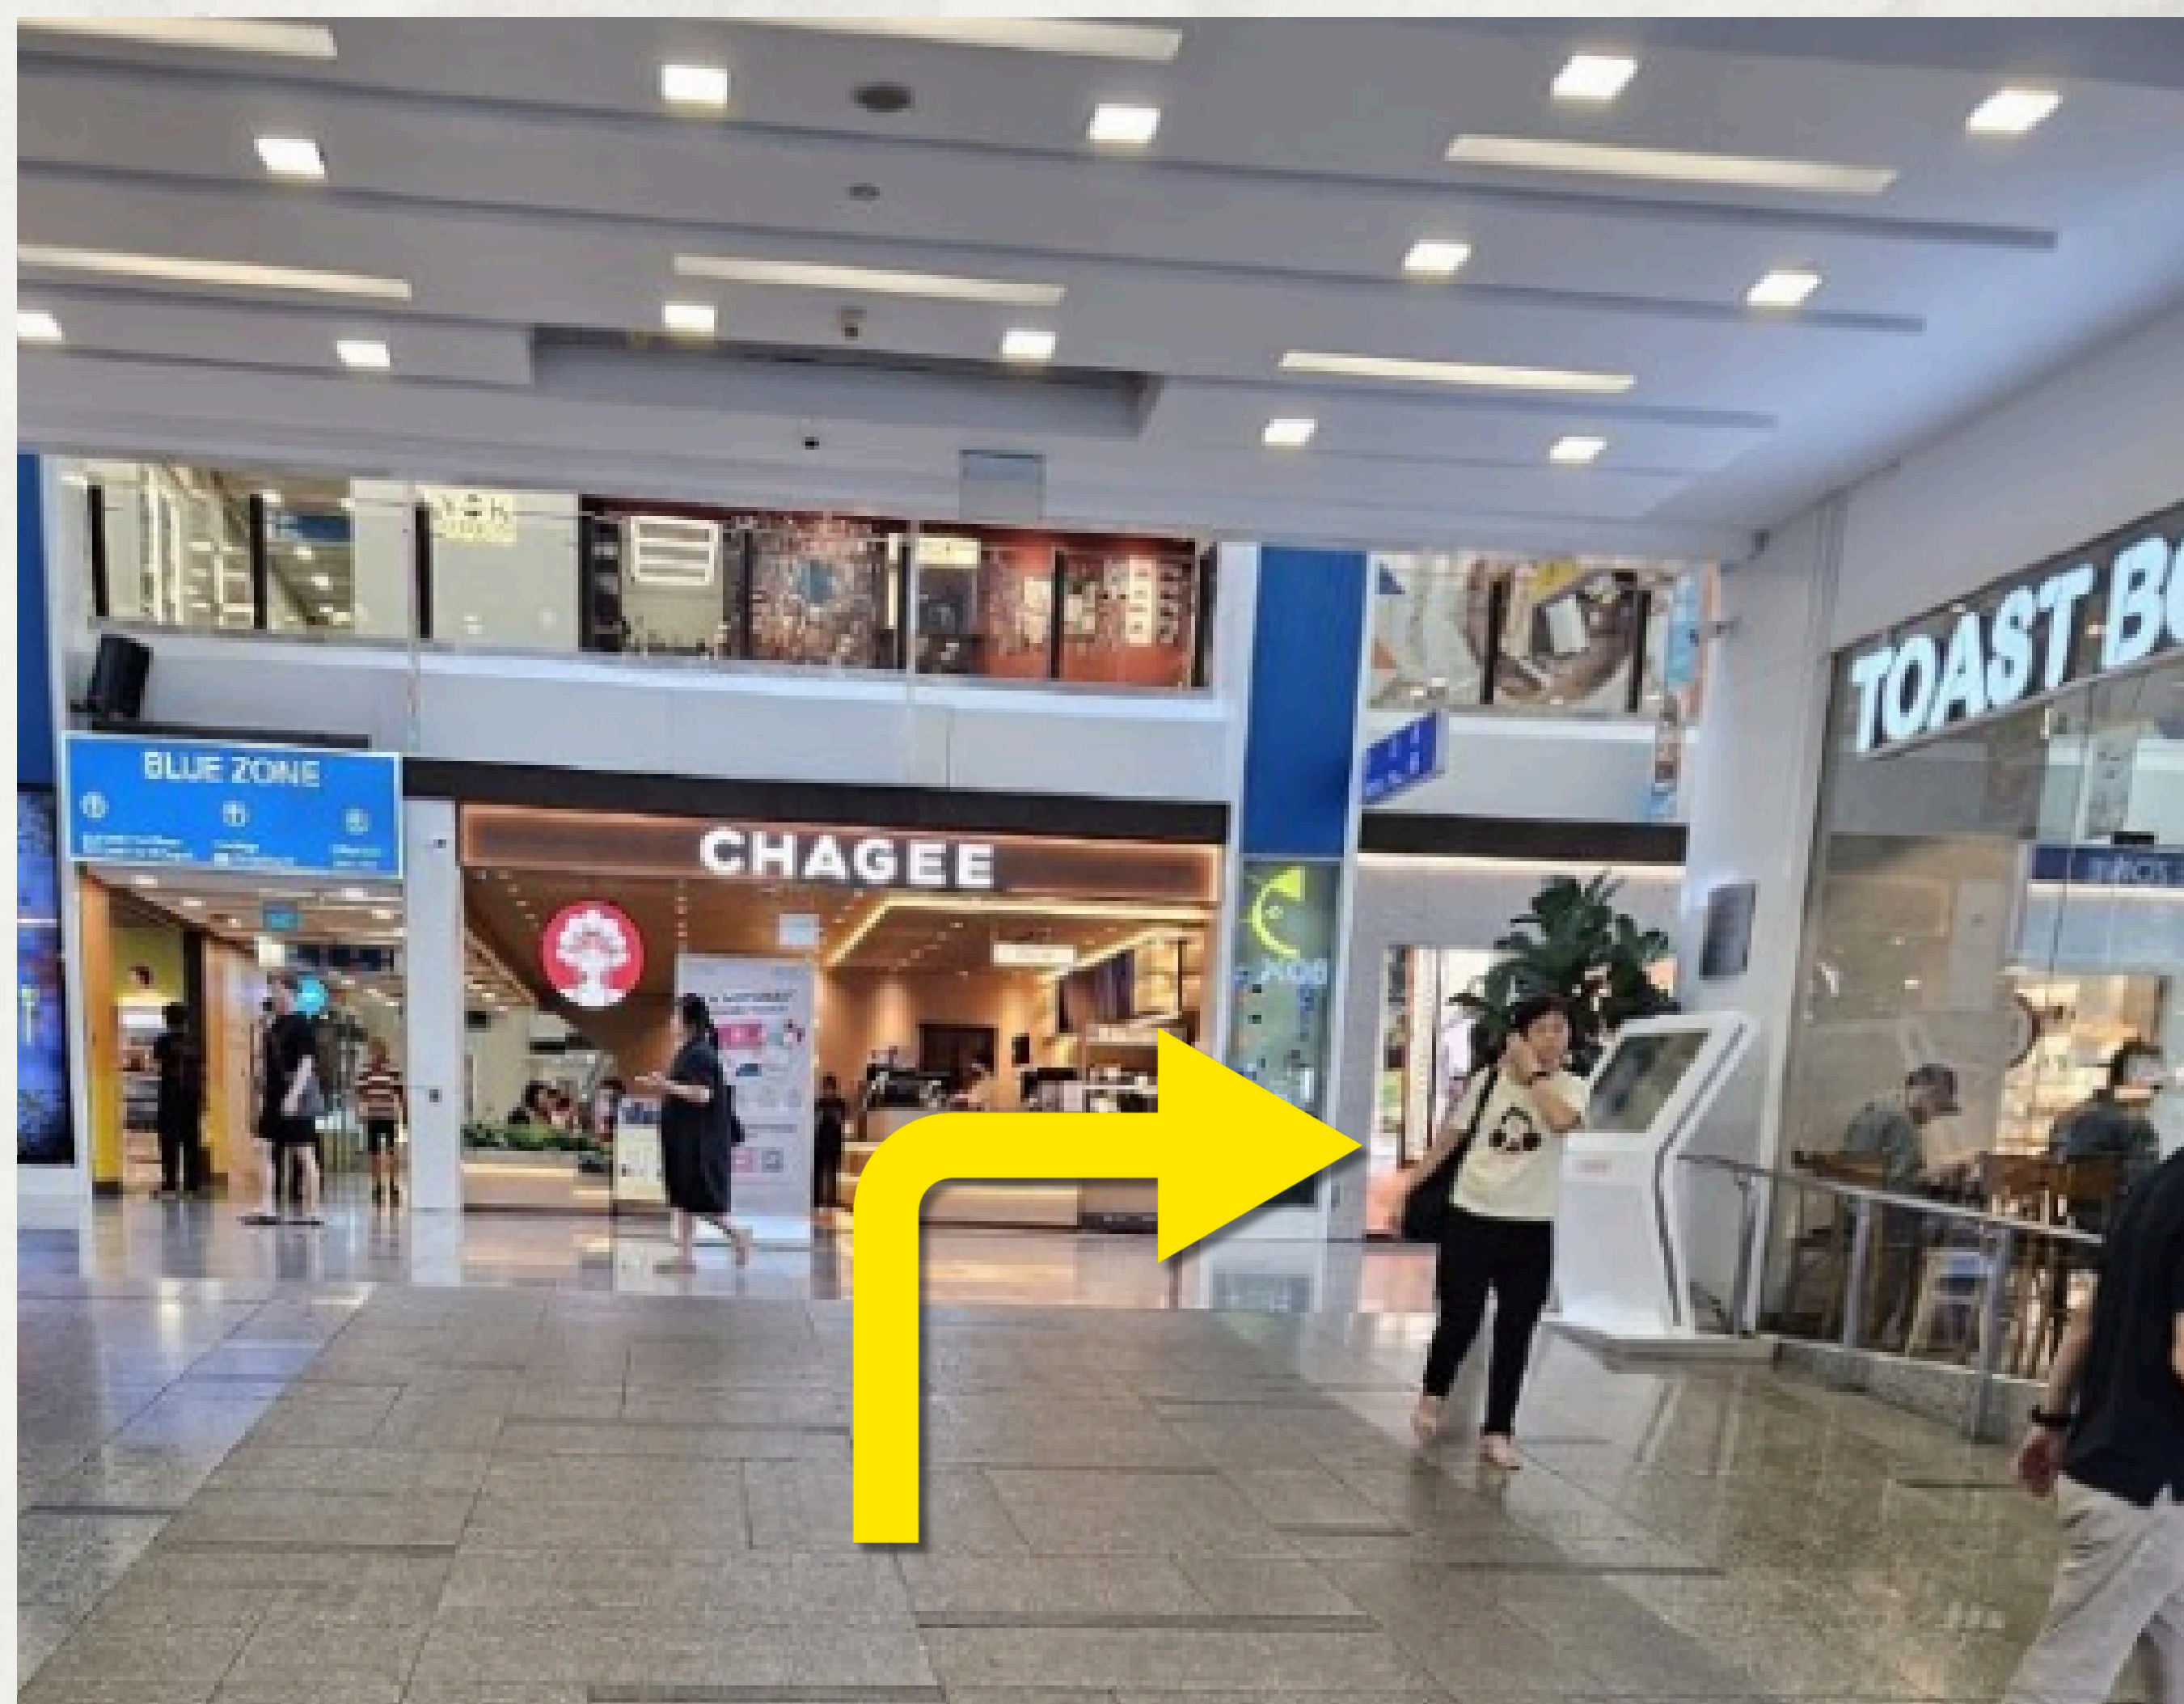

ADVENTURE 21

How to get to our store

Our store is located at:

6 Eu Tong Sen St, #04-48 Clarke Quay Central,
Singapore 059817

Nearest MRT Station:

Clarke Quay Station

ADVENTURE 21

The main entrance of the shopping mall is right outside the MRT station exit.

Enter the mall and turn right at Toast Box

ADVENTURE 21

Use the lift at the
Yellow Zone.

Take the lift up to
Level 4

ADVENTURE 21

Exit at Level 4 & turn right

Continue straight

ADVENTURE 21